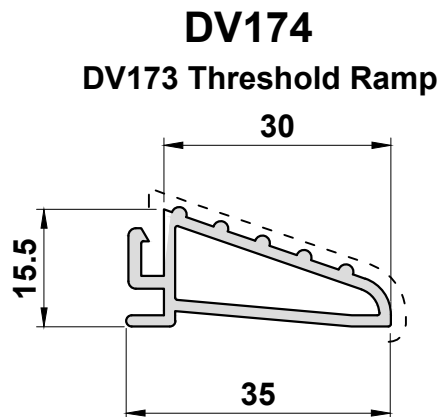

PROFILES : SCALE PROFILE DRAWINGS

Primary Visible Side

Secondary Visible Side

End Cap = ACDV173

**\*DV173 is non-rebated. Please use rebated threshold where enhanced weather performance is required.**

Scale 1:1