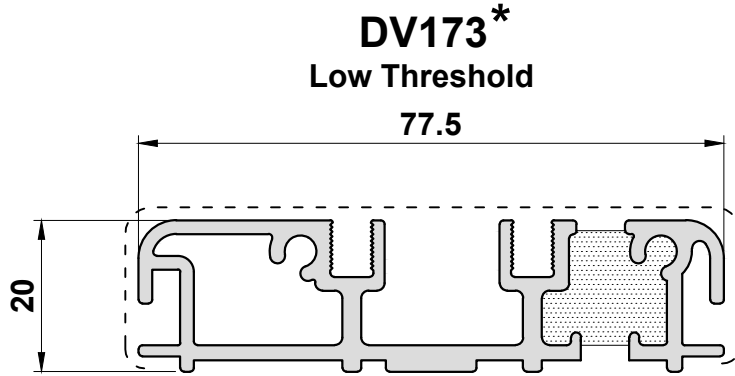

PROFILES : SCALE PROFILE DRAWINGS

Primary Visible Side

Secondary Visible Side

End Cap = ACDV173

**\*DV173 is non-rebated. Please use rebated threshold where enhanced weather performance is required.**

Scale 1:1