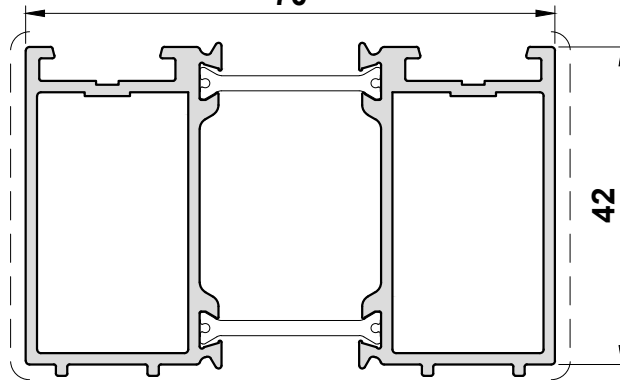

Primary Visible Side

Secondary Visible Side

DV515

70mm Outer
Frame Extension

70

ETD058

47mm Outer
Frame Extension

47

VL72

Weather Drip

End Caps:
ACVL059
Rivets:
ACVL061

PCX15

Sash Infill Strip

15.5

PVC

PCX17

Outer Frame Infill Strip

15

PVC

Scale 1:1