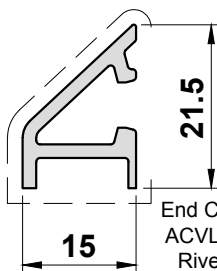

Primary Visible Side

Secondary Visible Side

DV515

70mm Outer
Frame Extension

70

ETD058

47mm Outer
Frame Extension

47

VL72

Weather Drip

End Caps:
ACVL059
Rivets:
ACVL061

PCX15

Sash Infill Strip

15.5

PVC

PCX17

Outer Frame Infill Strip

15

PVC

Scale 1:1